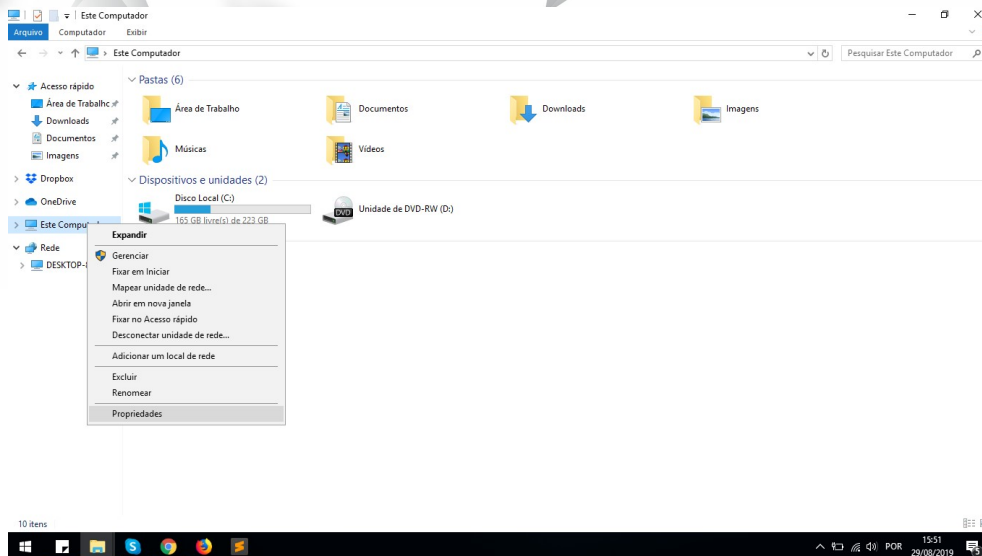

2. Em seguida, clique com o botão direito do mouse em **Computador** e, depois, clique em **Propriedades**, como mostrado na imagem a seguir: